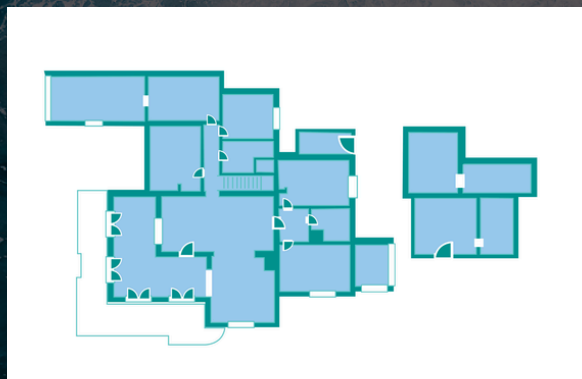

# THE VILLA

- 1 X King En-Suite Bedroom
- 2 x Double Bedrooms
- 2 X Twin Bedrooms
- 2 X Guest Bathrooms
- Lounge/ Dining Room
- Well-equipped Fitted Kitchen
- Glazed Naya
- Pool/ Snooker Room

## Villa Elvi Floorplan

# VILLA ELVI

A wonderful two storey villa situated in the foothills of the Montgo. The villa has a stunning mountainous backdrop to the North and sunbathing terrace around a private swimming pool to the South, Villa Elvi is a luxurious setting for an idyllic Mediterranean holiday. There is room for up to ten people and families are always welcome. Guests have plenty of fantastic features to enjoy including;